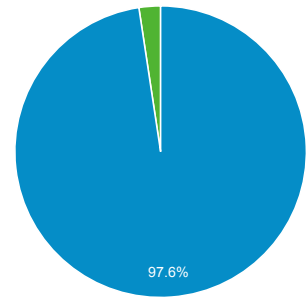

## Overview

Sessions

586

Users

570

Pageviews

752

Pages / Session

1.28

Avg. Session Duration

00:00:47

Bounce Rate

78.33%

% New Sessions

97.10%

■ New Visitor ■ Returning Visitor

## Language

Language	Sessions	% Sessions
1. (not set)	425	72.53%
2. en-us	116	19.80%
3. en-gb	12	2.05%
4. en-ca	9	1.54%
5. pt-br	9	1.54%
6. en	4	0.68%
7. ru	4	0.68%
8. fr	2	0.34%
9. el-gr	1	0.17%
10. en-in	1	0.17%